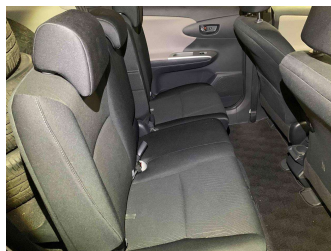

# 2010 Toyota Wish TRD

**Purchase Price** **POA**  
Includes GST, Registration & Licensing

Finance may be available on this vehicle. Ask one of our friendly staff for more information.

Gain peace of mind with Mechanical Breakdown Insurance. **Ask us how.**

Body Style  
**5 door, Station Wagon**

Odometer  
-

Engine  
**1800 cc, Internal Combustion**

Fuel Type  
**Petrol**

Transmission  
**Auto, Front Wheel**

Wheels  
**17", Custom Alloys**

VIN  
**7AT0H64BX21059611**