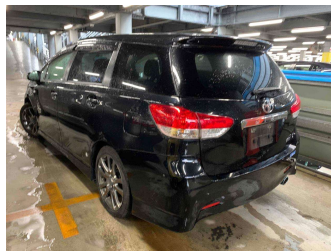

# 2010 Toyota Wish TRD

**Purchase Price** **POA**  
Includes GST, Registration & Licensing

Finance may be available on this vehicle. Ask one of our friendly staff for more information.

Gain peace of mind with Mechanical Breakdown Insurance. **Ask us how.**

Body Style  
**5 door, Station Wagon**

Odometer  
-

Engine  
**1800 cc, Internal Combustion**

Fuel Type  
**Petrol**

Transmission  
**Auto, Front Wheel**

Wheels  
**17", Custom Alloys**

VIN  
**7AT0H64BX21059611**