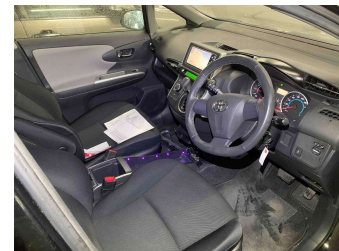

# 2010 Toyota Wish TRD

**Purchase Price** **POA**  
Includes GST, Registration & Licensing

Finance may be available on this vehicle. Ask one of our friendly staff for more information.

Gain peace of mind with Mechanical Breakdown Insurance. **Ask us how.**

- Top features**
- » ABS Braking
  - » Air Conditioning
  - » Airbag(s)
  - » Alloy Wheels
  - » Body Kit (Factory)
  - » Central Locking
  - » Child seat anchor poin...
  - » Cruise Control
  - » Electric Mirrors (Retr...
  - » Electric Windows
  - » Face Lift Model
  - » Fog Lights
  - » Power Steering
  - » Rear Wiper
  - » Spoiler

Body Style  
**5 door, Station Wagon**

Odometer  
-

Engine  
**1800 cc, Internal Combustion**

Fuel Type  
**Petrol**

Transmission  
**Auto, Front Wheel**

Wheels  
**17", Custom Alloys**

VIN  
**7AT0H64BX21059611**